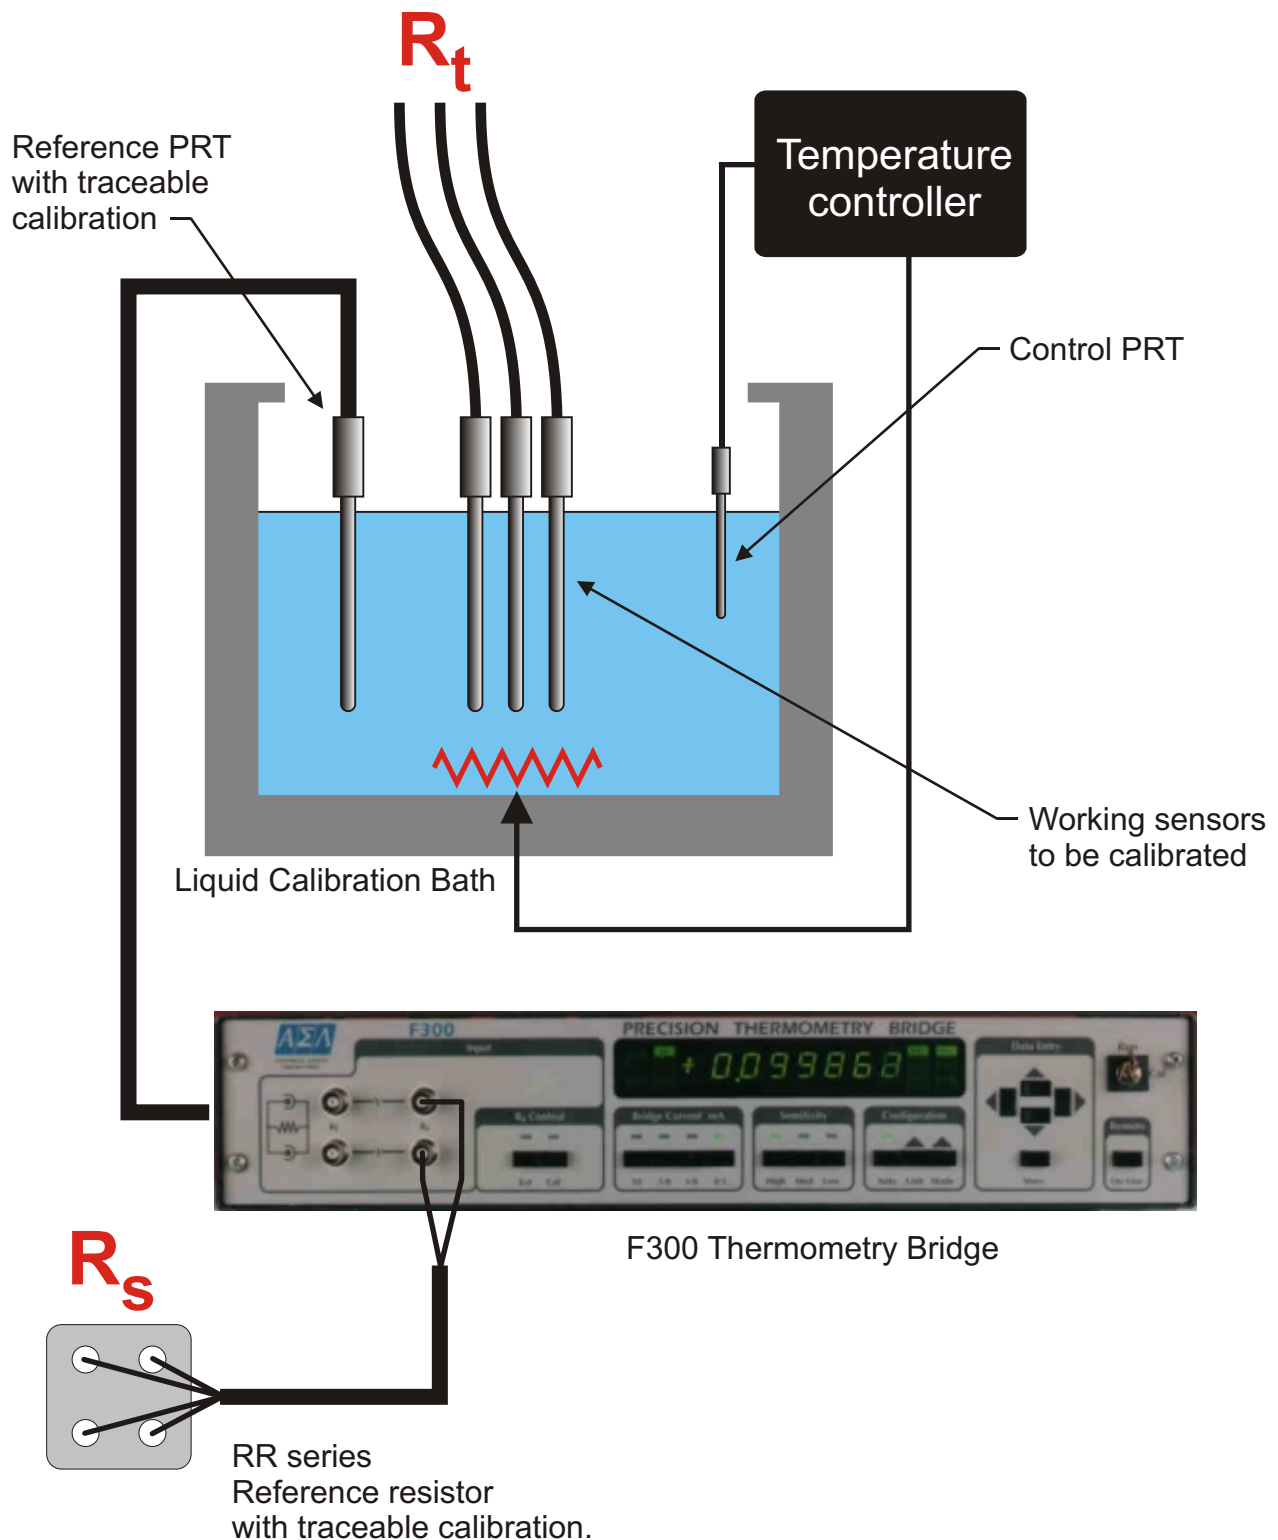

Typical Comparison Calibration

AUTOMATIC SYSTEMS LABORATORIES

275 King Henry's Drive, New Addington,
Croydon, CR0 0AE, UK.

Tel: +44 (0)1689 800799

Fax: +44(0)1689 800405

email: sales@aslltd.co.uk

web: www.aslltd.co.uk